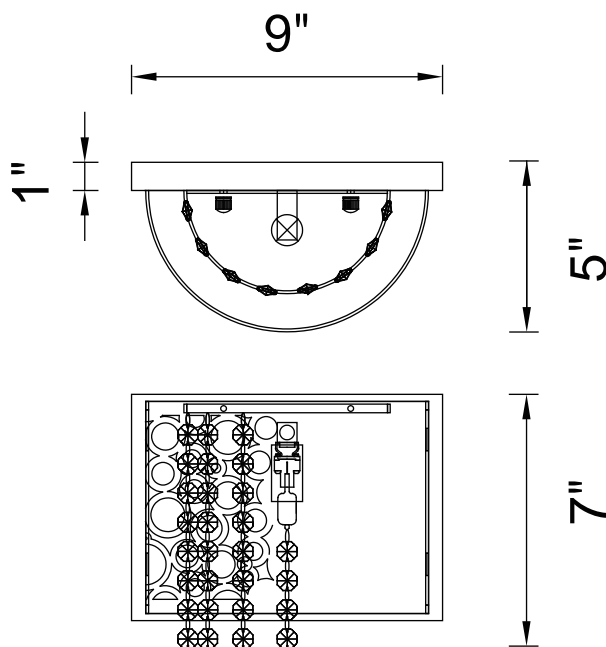

PROJECT: \_\_\_\_\_

FIXTURE TYPE: \_\_\_\_\_

LOCATION: \_\_\_\_\_

CONTACT/PHONE: \_\_\_\_\_

Item	5536W9ST-R-1
Collection	BUBBLES
Finish	Stainless Steel
Glass	-----
Crystal	Clear
Input	120V AC,60HZ,AC

Shade	-----
Length/Dia.	9"
Width/Ext.	5"
Height	7"
Maximum	-----
Lumens	-----

Light Source	G9
Bulb Info.	1x40W
Included	-----
Dimmable	Yes
Color	-----
Weight	