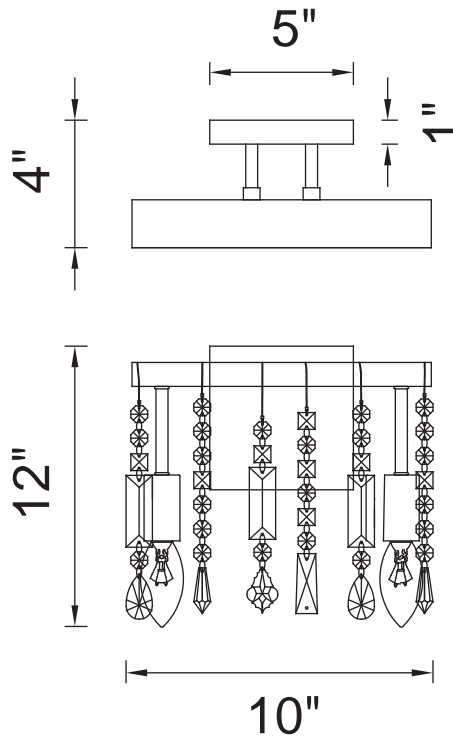

PROJECT: _____
 FIXTURE TYPE: _____
 LOCATION: _____
 CONTACT/PHONE: _____

Item	5549W10C
Collection	JANINE
Finish	Chrome
Glass	-----
Crystal	Clear
Input	120V AC,60HZ,AC

Shade	-----
Length/Dia.	10"
Width/Ext.	4"
Height	12"
Maximum	-----
Lumens	-----

Light Source	E12
Bulb Info.	2x60W
Included	-----
Dimmable	Yes
Color	-----
Weight	