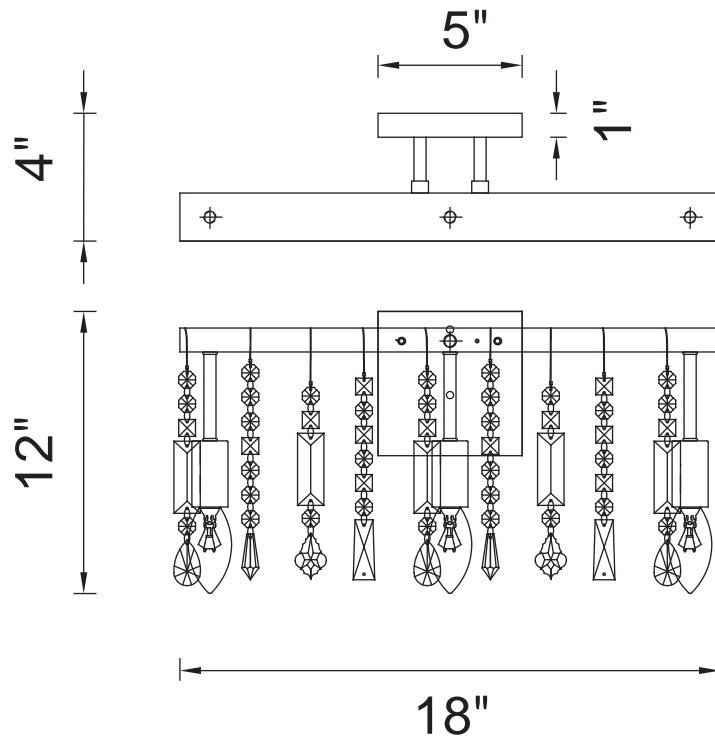

PROJECT: _____
 FIXTURE TYPE: _____
 LOCATION: _____
 CONTACT/PHONE: _____

Item	5549W18C
Collection	JANINE
Finish	Chrome
Glass	-----
Crystal	Clear
Input	120V AC,60HZ,AC

Shade	-----
Length/Dia.	18"
Width/Ext.	4"
Height	12"
Maximum	-----
Lumens	-----

Light Source	E12
Bulb Info.	3x60W
Included	-----
Dimmable	Yes
Color	-----
Weight	