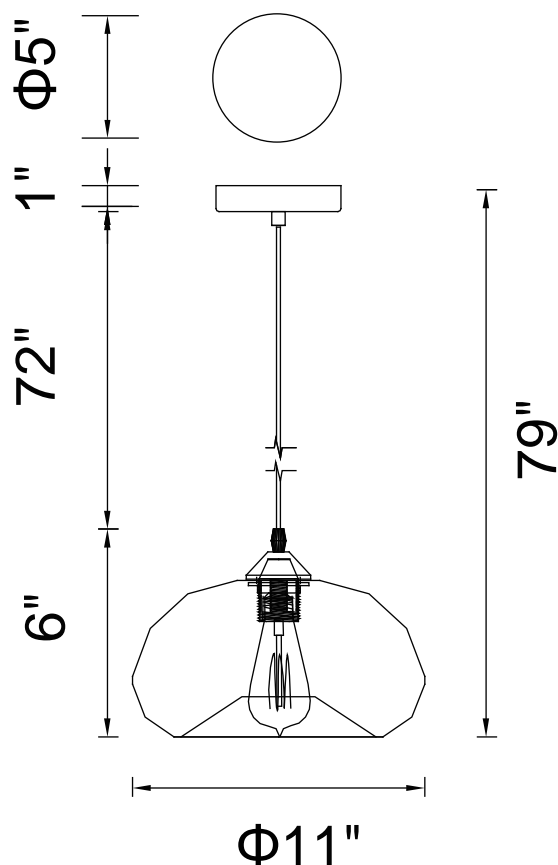

PROJECT: _____
 FIXTURE TYPE: _____
 LOCATION: _____
 CONTACT/PHONE: _____

Item	5553P11
Collection	GLASS
Finish	Black
Glass	Clear
Crystal	-----
Input	120V AC,60HZ,AC

Shade	-----
Length/Dia.	16"
Width/Ext.	-----
Height	12"
Maximum	85"
Lumens	-----

Light Source	E26
Bulb Info.	1x60W
Included	-----
Dimmable	Yes
Color	-----
Weight	