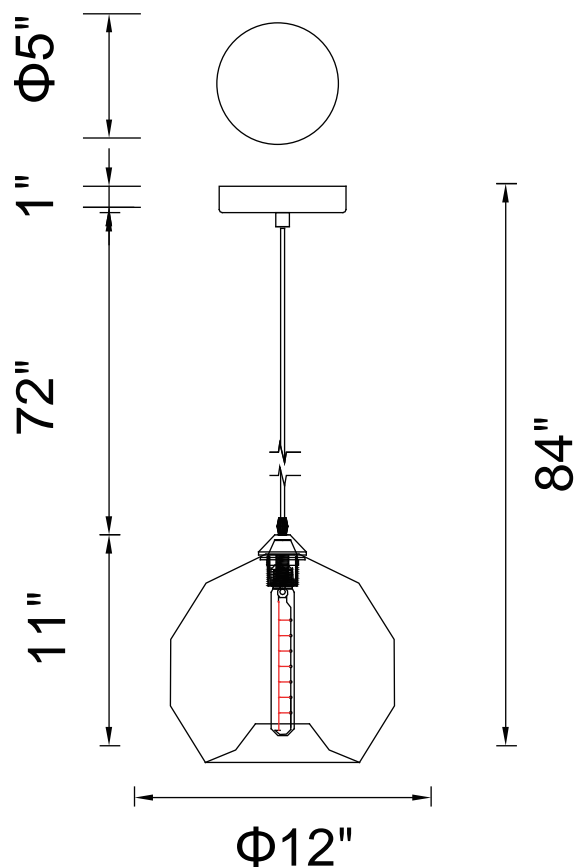

PROJECT: \_\_\_\_\_  
 FIXTURE TYPE: \_\_\_\_\_  
 LOCATION: \_\_\_\_\_  
 CONTACT/PHONE: \_\_\_\_\_

Item	5553P12-1L
Collection	GLASS
Finish	Black
Glass	Blue
Crystal	-----
Input	120V AC,60HZ,AC

Shade	-----
Length/Dia.	12"
Width/Ext.	-----
Height	11"
Maximum	84"
Lumens	-----

Light Source	E26
Bulb Info.	1x60W
Included	-----
Dimmable	Yes
Color	-----
Weight	