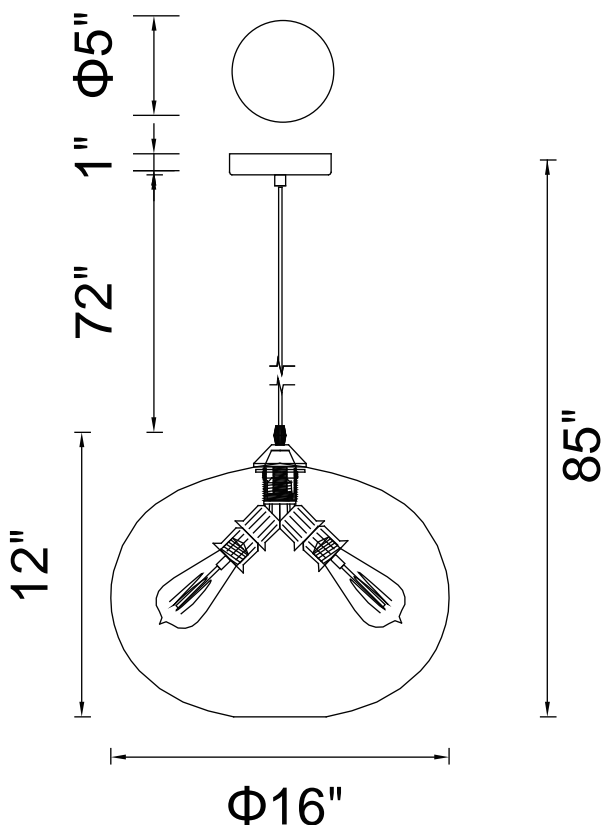

PROJECT: _____

FIXTURE TYPE: _____

LOCATION: _____

CONTACT/PHONE: _____

Item	5553P16
Collection	GLASS
Finish	Black
Glass	Blue
Crystal	-----
Input	120V AC,60HZ,AC

Shade	-----
Length/Dia.	16"
Width/Ext.	-----
Height	12"
Maximum	85"
Lumens	-----

Light Source	E26
Bulb Info.	1x60W
Included	-----
Dimmable	Yes
Color	-----
Weight	