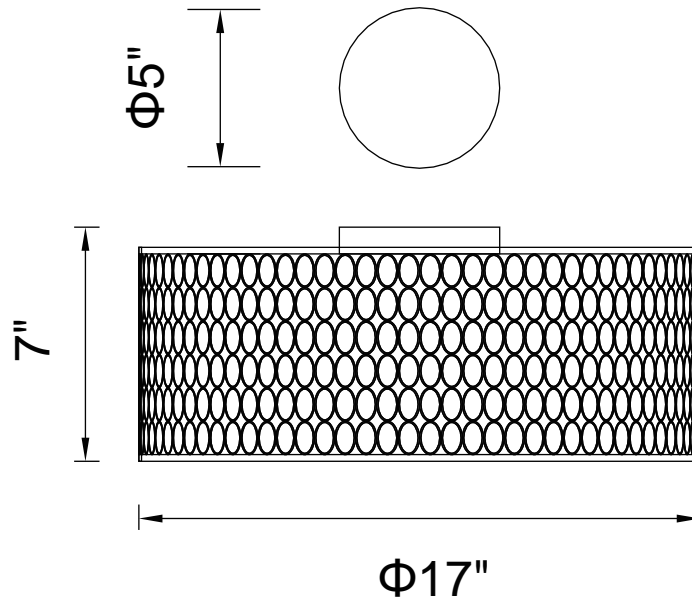

PROJECT: \_\_\_\_\_

FIXTURE TYPE: \_\_\_\_\_

LOCATION: \_\_\_\_\_

CONTACT/PHONE: \_\_\_\_\_

Item	5555C17SN
Collection	MIKAYLA
Finish	Satin Nickel
Glass	-----
Crystal	-----
Input	120V AC,60HZ,AC

Shade	-----
Length/Dia.	17"
Width/Ext.	-----
Height	7"
Maximum	-----
Lumens	-----

Light Source	E26
Bulb Info.	3x60W
Included	-----
Dimmable	Yes
Color	-----
Weight	-----