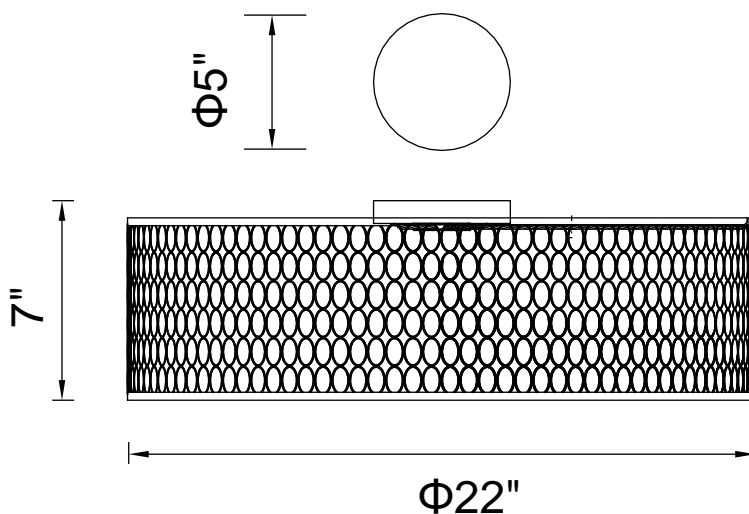

PROJECT: _____
 FIXTURE TYPE: _____
 LOCATION: _____
 CONTACT/PHONE: _____

Item	5555C22SN
Collection	MIKAYLA
Finish	Satin Nickel
Glass	-----
Crystal	-----
Input	120V AC,60HZ,AC

Shade	-----
Length/Dia.	22"
Width/Ext.	-----
Height	7"
Maximum	-----
Lumens	-----

Light Source	E26
Bulb Info.	5x60W
Included	-----
Dimmable	Yes
Color	-----
Weight	