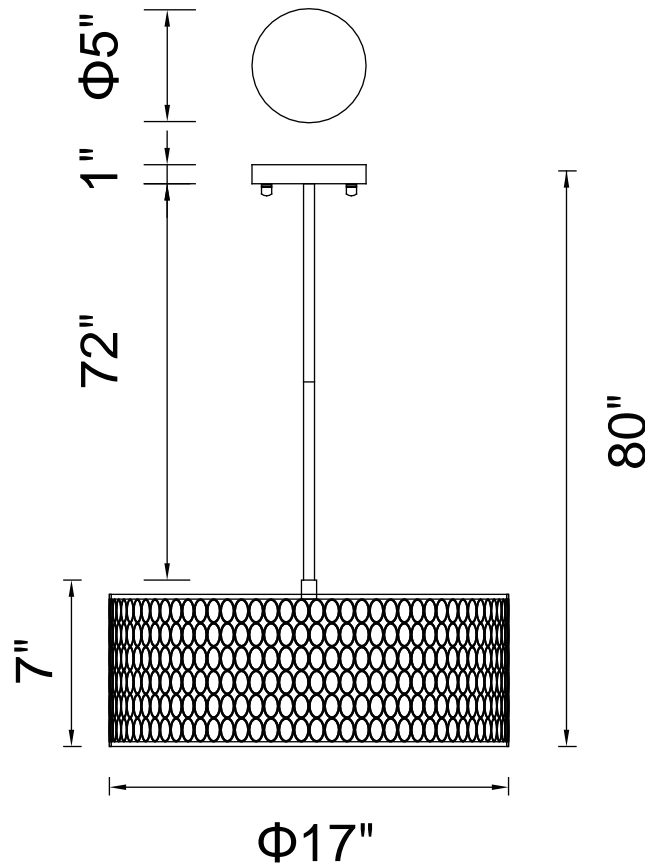

PROJECT: \_\_\_\_\_  
 FIXTURE TYPE: \_\_\_\_\_  
 LOCATION: \_\_\_\_\_  
 CONTACT/PHONE: \_\_\_\_\_

Item	5555P17SN
Collection	MIKAYLA
Finish	Satin Nickel
Glass	-----
Crystal	-----
Input	120V AC,60HZ,AC

Shade	-----
Length/Dia.	17"
Width/Ext.	7"
Height	80"
Maximum	-----
Lumens	-----

Light Source	E26
Bulb Info.	3x60W
Included	-----
Dimmable	Yes
Color	-----
Weight	