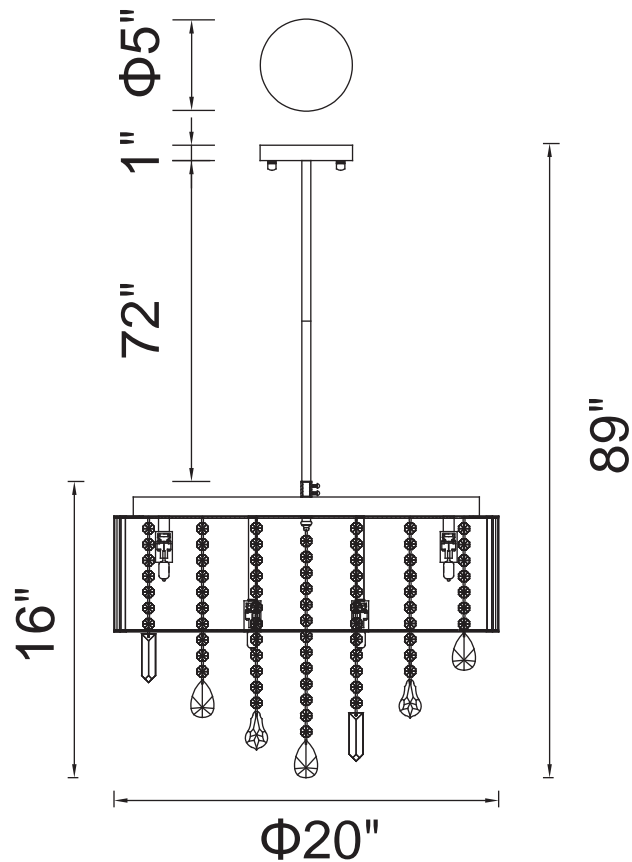

PROJECT: _____
 FIXTURE TYPE: _____
 LOCATION: _____
 CONTACT/PHONE: _____

Item	5558C20C
Collection	JACQUIMO
Finish	Chrome
Glass	-----
Crystal	Clear
Input	120V AC,60HZ,AC

Shade	-----
Length/Dia.	20"
Width/Ext.	-----
Height	16"
Maximum	89"
Lumens	-----

Light Source	G9
Bulb Info.	9x40W
Included	-----
Dimmable	Yes
Color	-----
Weight	