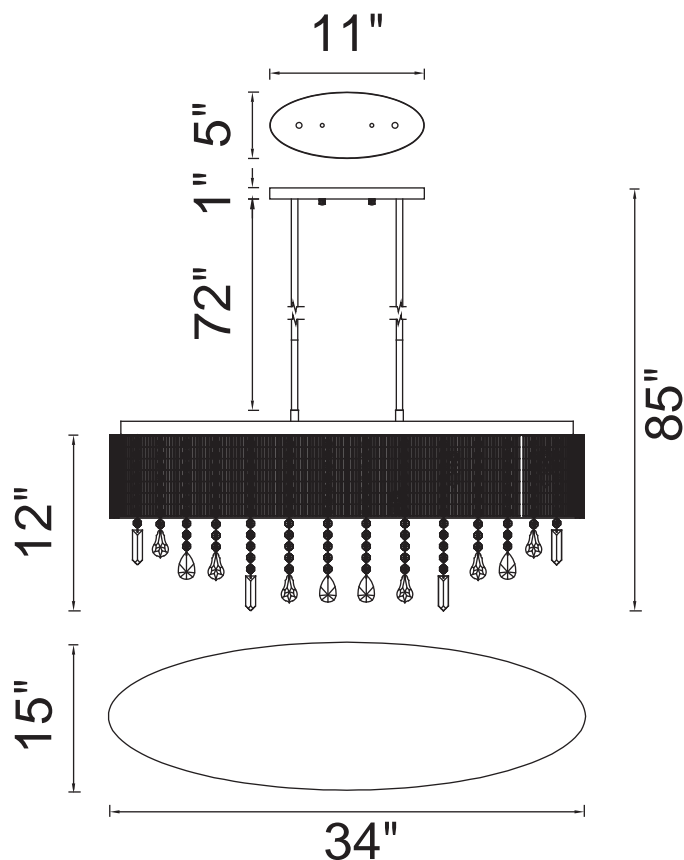

PROJECT: _____
 FIXTURE TYPE: _____
 LOCATION: _____
 CONTACT/PHONE: _____

Item	5558C34C-O
Collection	JACQUIMO
Finish	Chrome
Glass	-----
Crystal	Clear
Input	120V AC,60HZ,AC

Shade	-----
Length/Dia.	34"
Width/Ext.	15"
Height	12"
Maximum	85"
Lumens	-----

Light Source	G9
Bulb Info.	10x40W
Included	-----
Dimmable	Yes
Color	-----
Weight	