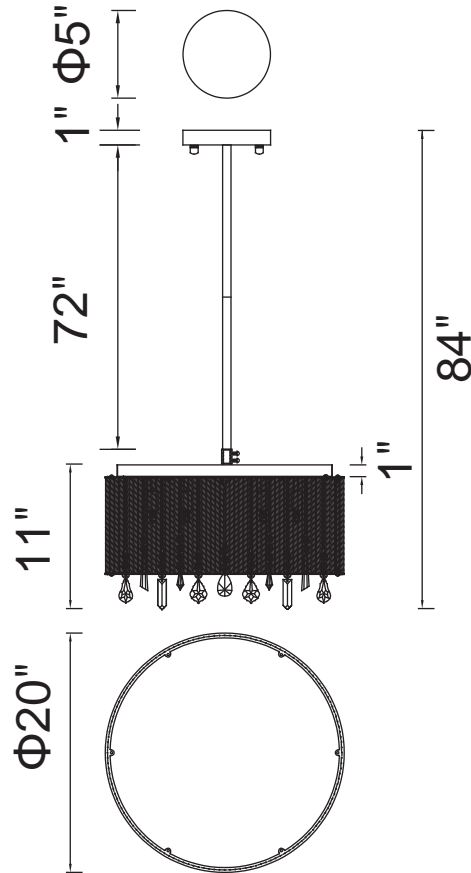

PROJECT: _____
 FIXTURE TYPE: _____
 LOCATION: _____
 CONTACT/PHONE: _____

Item	5562C20C
Collection	BENSON
Finish	Chrome
Glass	-----
Crystal	Clear
Input	120V AC,60HZ,AC

Shade	-----
Length/Dia.	20"
Width/Ext.	-----
Height	11"
Maximum	84"
Lumens	-----

Light Source	G9
Bulb Info.	9x40W
Included	-----
Dimmable	Yes
Color	-----
Weight	