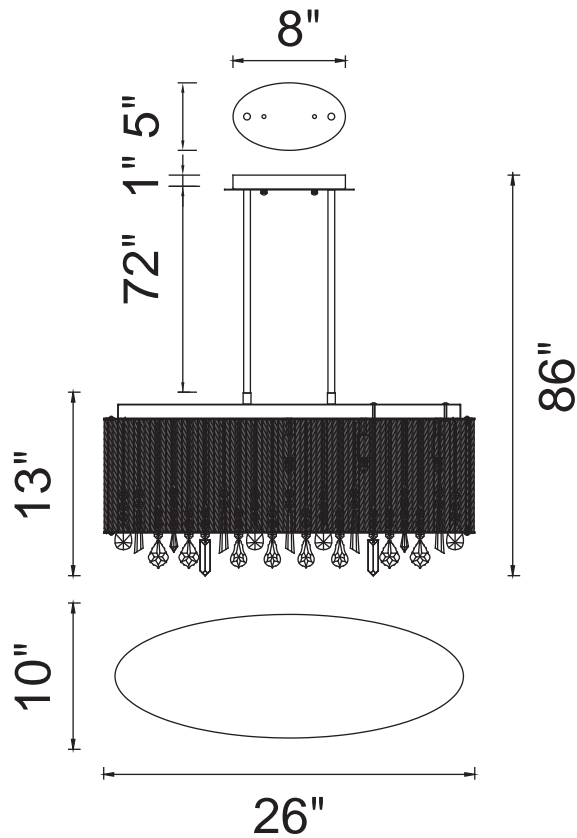

PROJECT: \_\_\_\_\_  
 FIXTURE TYPE: \_\_\_\_\_  
 LOCATION: \_\_\_\_\_  
 CONTACT/PHONE: \_\_\_\_\_

Item	5562P26C-O
Collection	BENSON
Finish	Chrome
Glass	Clear
Crystal	Clear
Input	120V AC,60HZ,AC

Shade	-----
Length/Dia.	26"
Width/Ext.	10"
Height	13"
Maximum	86"
Lumens	-----

Light Source	G9
Bulb Info.	5x40W
Included	-----
Dimmable	Yes
Color	-----
Weight	