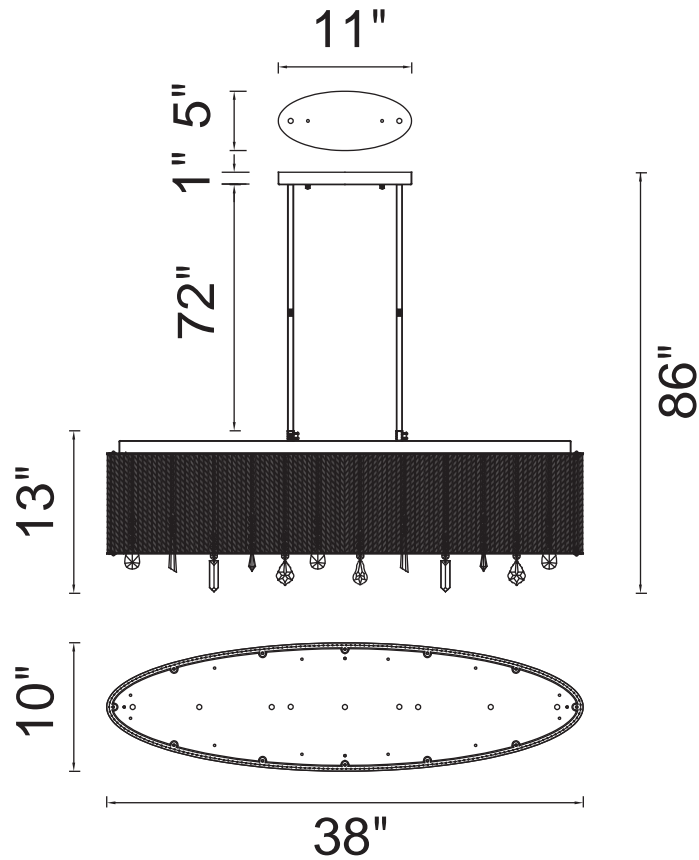

PROJECT: \_\_\_\_\_  
 FIXTURE TYPE: \_\_\_\_\_  
 LOCATION: \_\_\_\_\_  
 CONTACT/PHONE: \_\_\_\_\_

Item	5562P38C-O
Collection	BENSON
Finish	Chrome
Glass	Clear
Crystal	Clear
Input	120V AC,60HZ,AC

Shade	-----
Length/Dia.	38"
Width/Ext.	10"
Height	13"
Maximum	86"
Lumens	-----

Light Source	G9
Bulb Info.	7x40W
Included	-----
Dimmable	Yes
Color	-----
Weight	