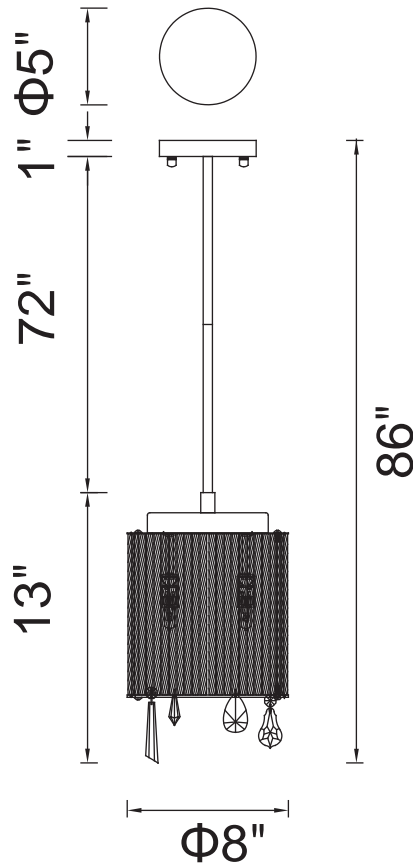

PROJECT: _____
 FIXTURE TYPE: _____
 LOCATION: _____
 CONTACT/PHONE: _____

Item	5562P8C
Collection	BENSON
Finish	Chrome
Glass	Clear
Crystal	Clear
Input	120V AC,60HZ,AC

Shade	-----
Length/Dia.	8"
Width/Ext.	-----
Height	13"
Maximum	86"
Lumens	-----

Light Source	G9
Bulb Info.	2x40W
Included	-----
Dimmable	Yes
Color	-----
Weight	