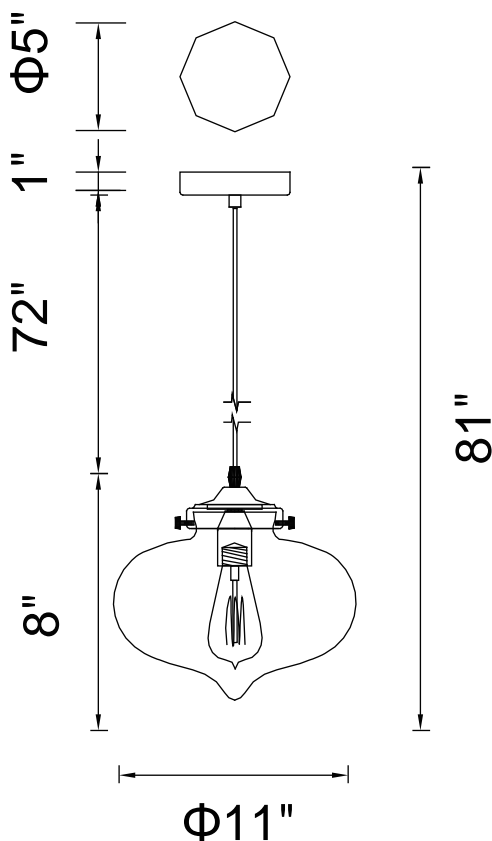

PROJECT: _____

FIXTURE TYPE: _____

LOCATION: _____

CONTACT/PHONE: _____

Item	5570P11
Collection	GLASS
Finish	Black
Glass	Blue
Crystal	-----
Input	120V AC,60HZ,AC

Shade	-----
Length/Dia.	11"
Width/Ext.	-----
Height	8"
Maximum	81"
Lumens	-----

Light Source	E26
Bulb Info.	1x60W
Included	-----
Dimmable	Yes
Color	-----
Weight	