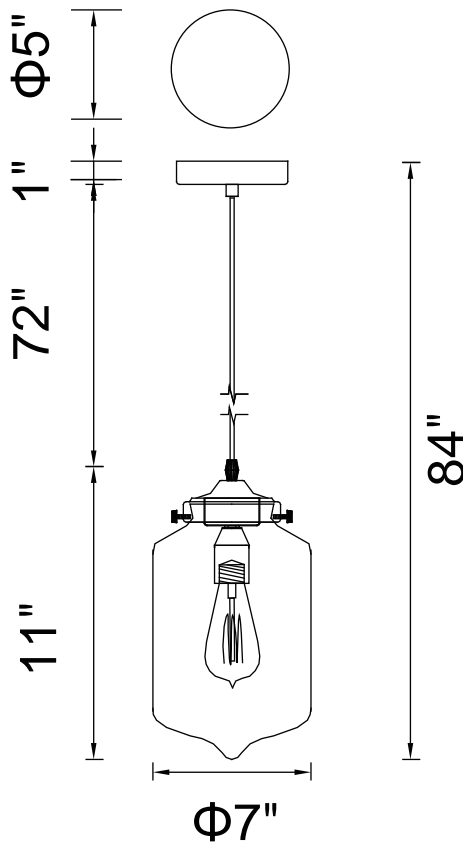

PROJECT: _____
 FIXTURE TYPE: _____
 LOCATION: _____
 CONTACT/PHONE: _____

Item	5570P7
Collection	GLASS
Finish	Black
Glass	Amber
Crystal	-----
Input	120V AC,60HZ,AC

Shade	-----
Length/Dia.	7"
Width/Ext.	-----
Height	11"
Maximum	84"
Lumens	-----

Light Source	E26
Bulb Info.	1x60W
Included	-----
Dimmable	Yes
Color	-----
Weight	