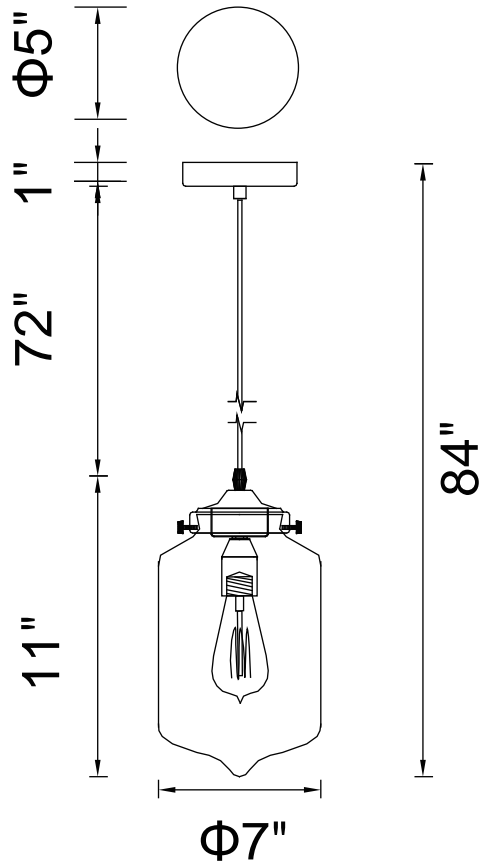

PROJECT: _____
 FIXTURE TYPE: _____
 LOCATION: _____
 CONTACT/PHONE: _____

Item	5570P7
Collection	GLASS
Finish	Black
Glass	Clear
Crystal	-----
Input	120V AC,60HZ,AC

Shade	-----
Length/Dia.	7"
Width/Ext.	-----
Height	11"
Maximum	84"
Lumens	-----

Light Source	E26
Bulb Info.	1x60W
Included	-----
Dimmable	Yes
Color	-----
Weight	