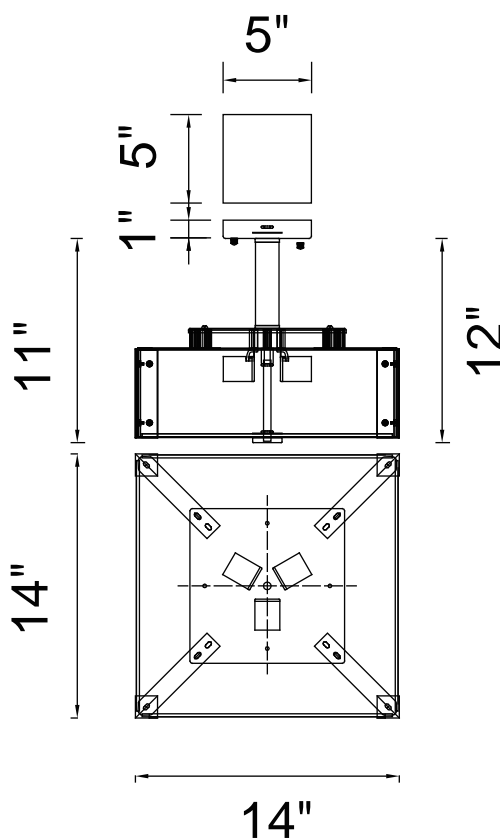

PROJECT: _____
 FIXTURE TYPE: _____
 LOCATION: _____
 CONTACT/PHONE: _____

Item	5571P14C-S
Collection	LUCIE
Finish	Chrome
Glass	Frosted
Crystal	-----
Input	120V AC,60HZ,AC

Shade	-----
Length/Dia.	14"
Width/Ext.	14"
Height	-----
Maximum	12"
Lumens	-----

Light Source	E26
Bulb Info.	3x60W
Included	-----
Dimmable	Yes
Color	-----
Weight	