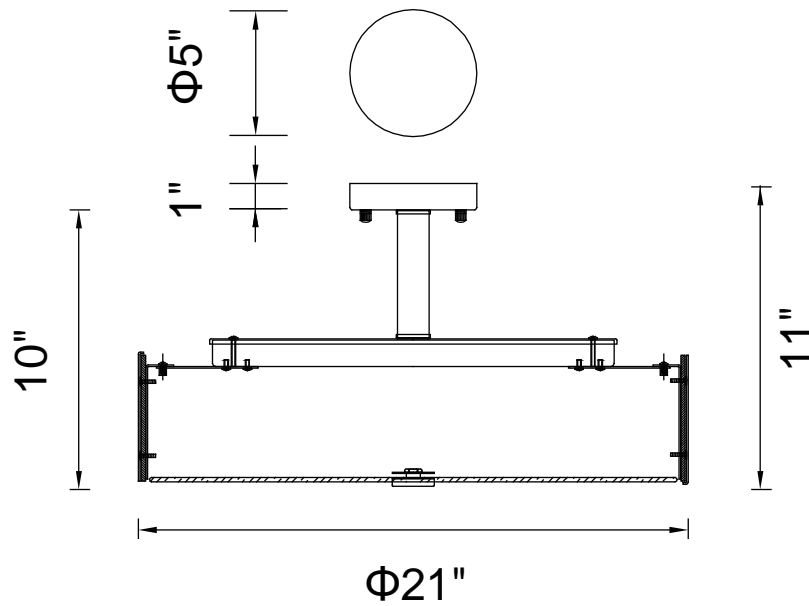

PROJECT: _____
 FIXTURE TYPE: _____
 LOCATION: _____
 CONTACT/PHONE: _____

Item	5571P21C-R
Collection	LUCIE
Finish	Chrome
Glass	Frosted
Crystal	-----
Input	120V AC,60HZ,AC

Shade	-----
Length/Dia.	21"
Width/Ext.	-----
Height	11"
Maximum	-----
Lumens	-----

Light Source	E26
Bulb Info.	5x60W
Included	-----
Dimmable	Yes
Color	-----
Weight	