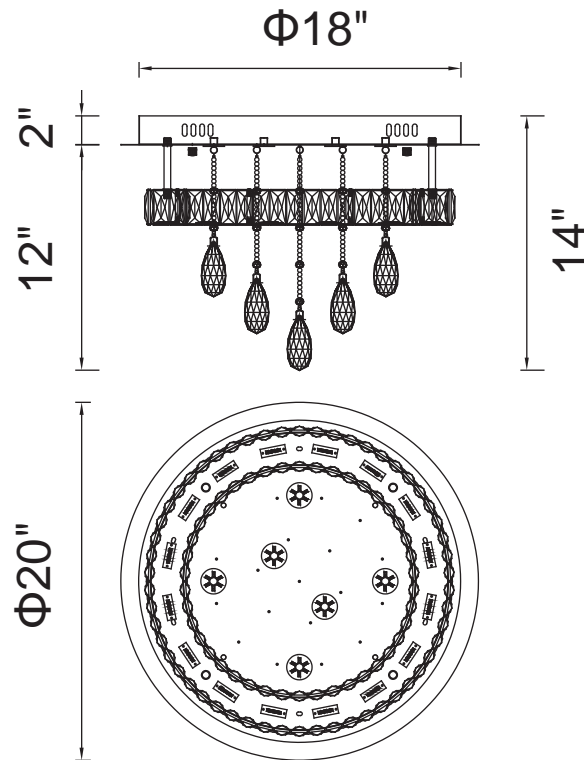

PROJECT: _____

FIXTURE TYPE: _____

LOCATION: _____

CONTACT/PHONE: _____

Item	5613C20ST-R
Collection	VEIL
Finish	Stainless Steel
Glass	-----
Crystal	Clear
Input	120V AC,60HZ,AC

Shade	-----
Length/Dia.	20"
Width/Ext.	-----
Height	14"
Maximum	-----
Lumens	1500

Light Source	LED
Bulb Info.	34W
Included	-----
Dimmable	Yes
Color	4000K
Weight	