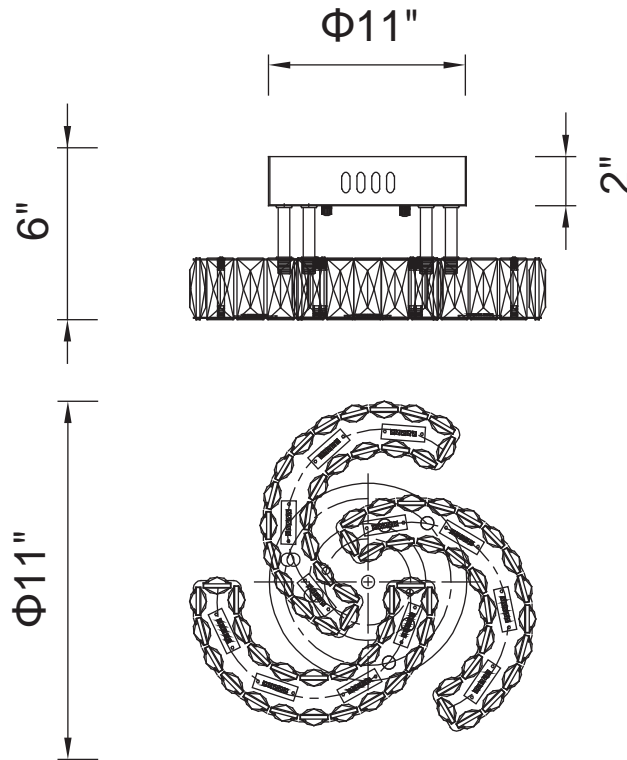

PROJECT: \_\_\_\_\_

FIXTURE TYPE: \_\_\_\_\_

LOCATION: \_\_\_\_\_

CONTACT/PHONE: \_\_\_\_\_

Item	5614C11ST
Collection	VIENNA
Finish	Stainless Steel
Glass	-----
Crystal	Clear
Input	120V AC,60HZ,AC

Shade	-----
Length/Dia.	11"
Width/Ext.	-----
Height	6"
Maximum	-----
Lumens	1100

Light Source	LED
Bulb Info.	12W
Included	-----
Dimmable	Yes
Color	4000K
Weight	