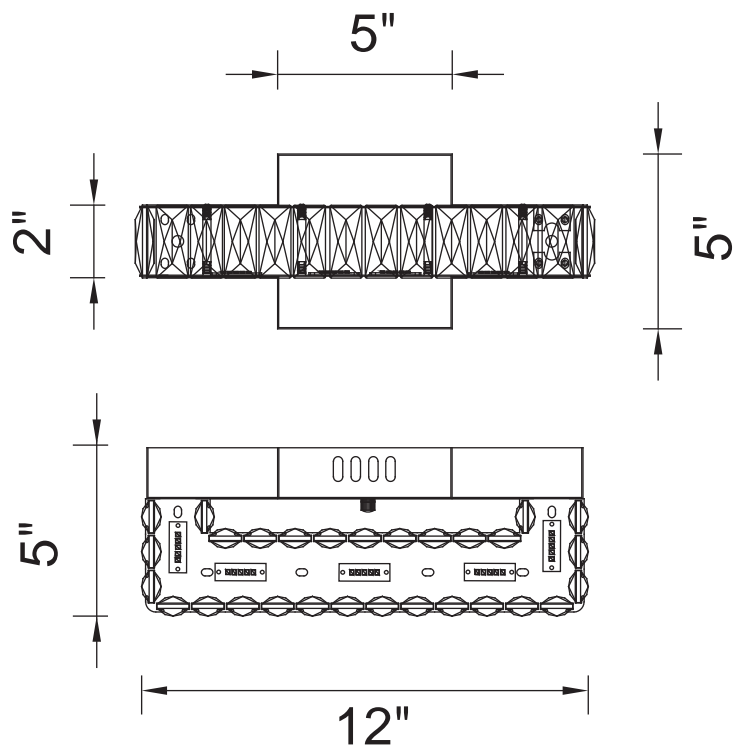

PROJECT: \_\_\_\_\_

FIXTURE TYPE: \_\_\_\_\_

LOCATION: \_\_\_\_\_

CONTACT/PHONE: \_\_\_\_\_

Item	5624W12ST
Collection	MILAN
Finish	Stainless Steel
Glass	-----
Crystal	Clear
Input	120V AC,60HZ,AC

Shade	-----
Length/Dia.	12"
Width/Ext.	5"
Height	5"
Maximum	-----
Lumens	480