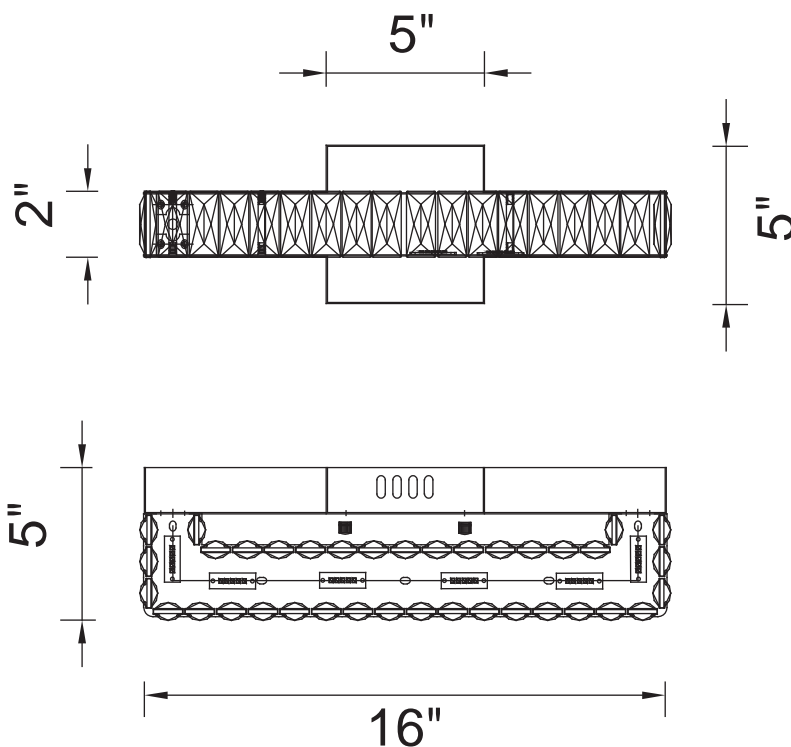

PROJECT: _____

FIXTURE TYPE: _____

LOCATION: _____

CONTACT/PHONE: _____

Item	5624W16ST
Collection	MILAN
Finish	Stainless Steel
Glass	-----
Crystal	Clear
Input	120V AC,60HZ,AC

Shade	-----
Length/Dia.	16"
Width/Ext.	5"
Height	5"
Maximum	-----
Lumens	600

Light Source	LED
Bulb Info.	6W
Included	-----
Dimmable	Yes
Color	4000K
Weight	