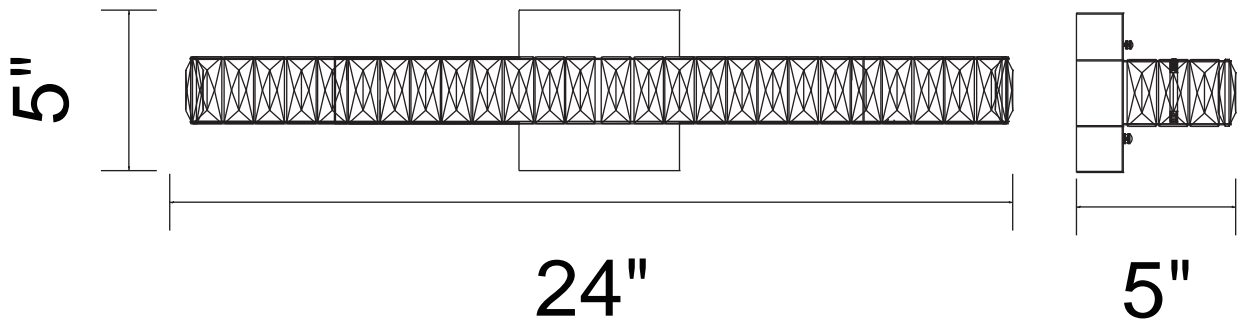

PROJECT: _____
 FIXTURE TYPE: _____
 LOCATION: _____
 CONTACT/PHONE: _____

Item	5624W24ST
Collection	MILAN
Finish	Chrome
Glass	-----
Crystal	Clear
Input	120V AC,60HZ,AC

Shade	-----
Length/Dia.	24"
Width/Ext.	5"
Height	5"
Maximum	5"
Lumens	1000

Light Source	LED
Bulb Info.	8W
Included	-----
Dimmable	Yes
Color	4000K
Weight	