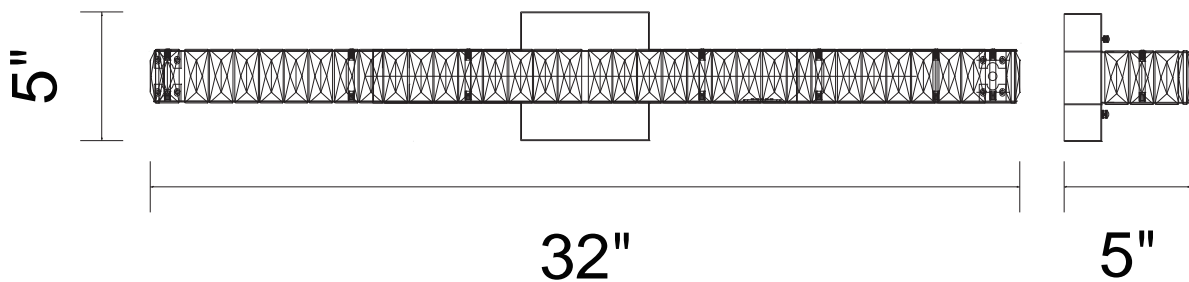

PROJECT: _____

FIXTURE TYPE: _____

LOCATION: _____

CONTACT/PHONE: _____

Item	5624W32ST
Collection	MILAN
Finish	Chrome
Glass	-----
Crystal	Clear
Input	120V AC,60HZ,AC

Shade	-----
Length/Dia.	32"
Width/Ext.	5"
Height	5"
Maximum	5"
Lumens	900

Light Source	LED
Bulb Info.	10W
Included	-----
Dimmable	Yes
Color	4000K
Weight	