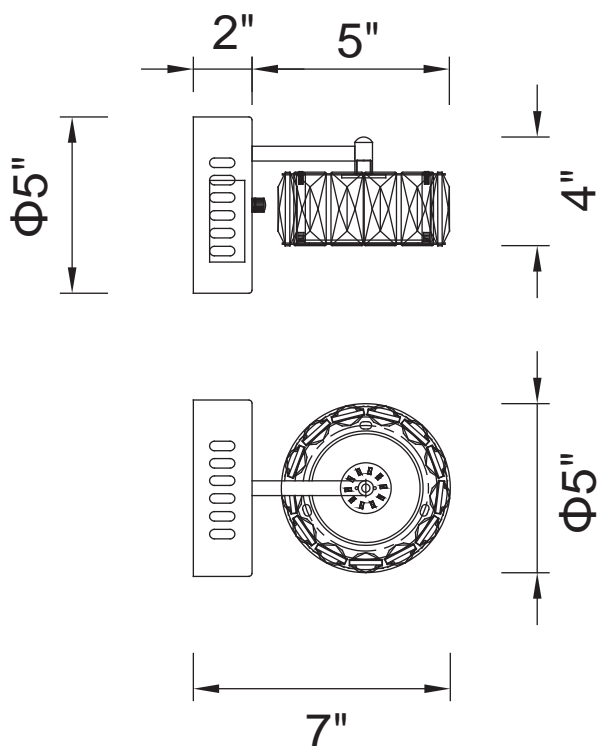

PROJECT: _____
 FIXTURE TYPE: _____
 LOCATION: _____
 CONTACT/PHONE: _____

Item	5625W5ST
Collection	MILAN
Finish	Stainless Steel
Glass	-----
Crystal	Clear
Input	120V AC,60HZ,AC

Shade	-----
Length/Dia.	5"
Width/Ext.	7"
Height	5"
Maximum	-----
Lumens	370

Light Source	LED
Bulb Info.	3W
Included	-----
Dimmable	Yes
Color	4000K
Weight	