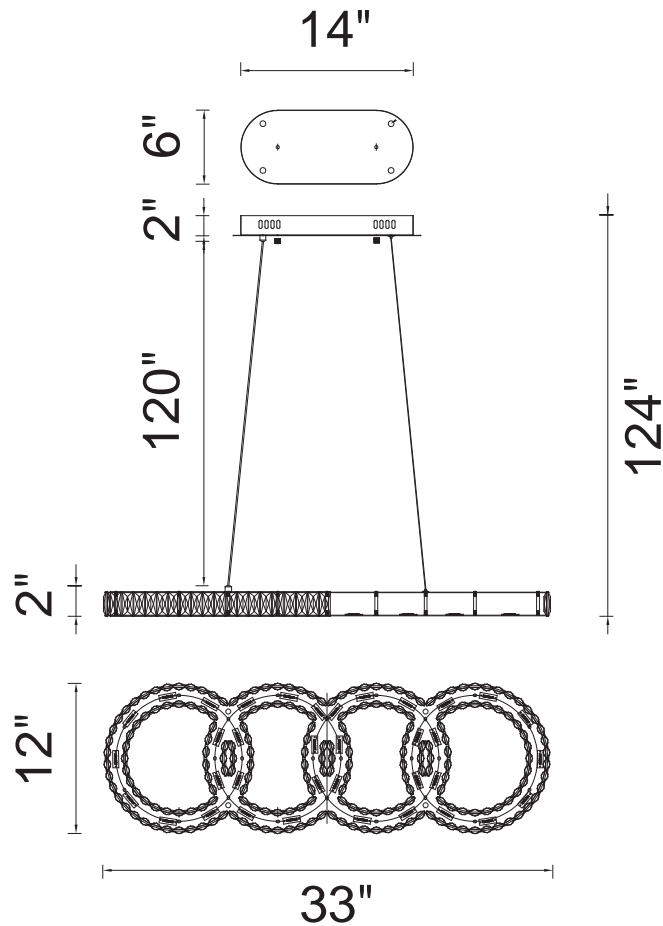

PROJECT: _____

FIXTURE TYPE: _____

LOCATION: _____

CONTACT/PHONE: _____

Item	5629P33ST-O
Collection	MILAN
Finish	Stainless Steel
Glass	-----
Crystal	Clear
Input	120V AC,60HZ,AC

Shade	-----
Length/Dia.	33"
Width/Ext.	12"
Height	2"
Maximum	124"
Lumens	2000

Light Source	LED
Bulb Info.	39W
Included	-----
Dimmable	Yes
Color	4000K
Weight	