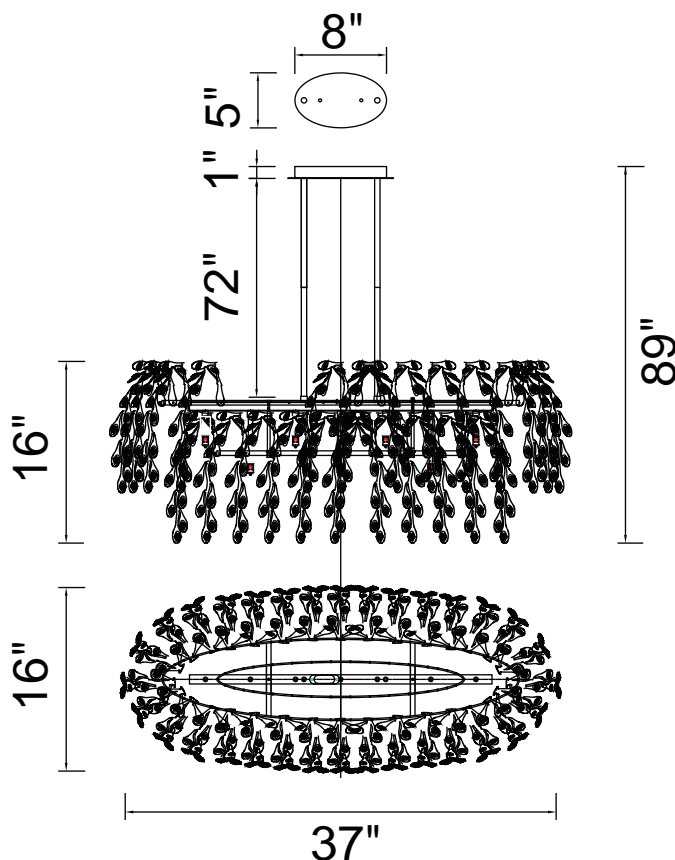

PROJECT: _____

FIXTURE TYPE: _____

LOCATION: _____

CONTACT/PHONE: _____

Item	5630P37C-O
Collection	FLURRY
Finish	Chrome
Glass	-----
Crystal	Clear
Input	120V AC,60HZ,AC

Shade	-----
Length/Dia.	37"
Width/Ext.	16"
Height	16"
Maximum	89"
Lumens	-----

Light Source	G9
Bulb Info.	7x40W
Included	-----
Dimmable	Yes
Color	-----
Weight	