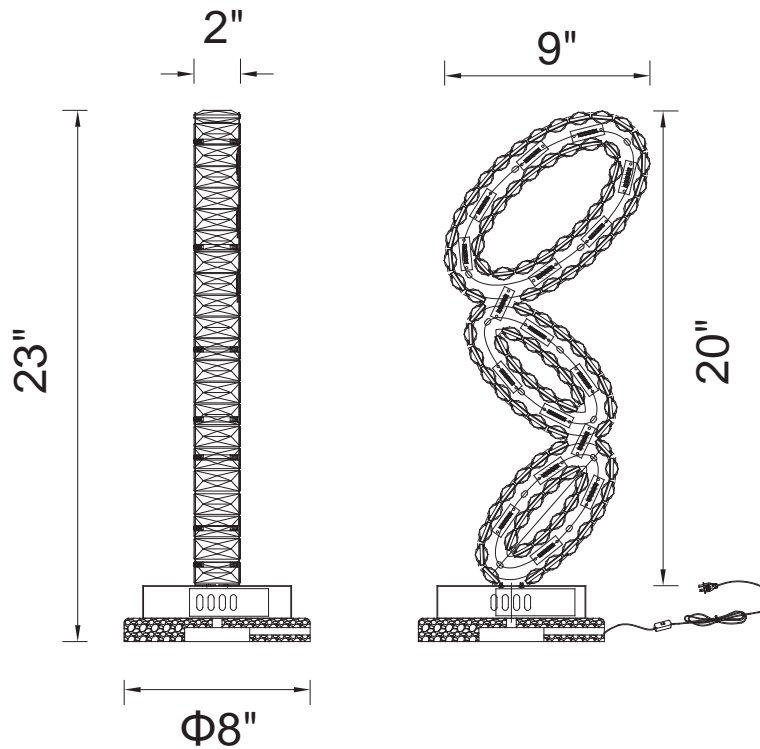

PROJECT: \_\_\_\_\_

FIXTURE TYPE: \_\_\_\_\_

LOCATION: \_\_\_\_\_

CONTACT/PHONE: \_\_\_\_\_

Item	5638T9ST
Collection	BALANCED
Finish	Stainless Steel
Glass	-----
Crystal	Clear
Input	120V AC,60HZ,AC

Shade	-----
Length/Dia.	9"
Width/Ext.	8"
Height	23"
Maximum	-----
Lumens	1000

Light Source	LED
Bulb Info.	18W
Included	-----
Dimmable	Yes
Color	4000K
Weight	