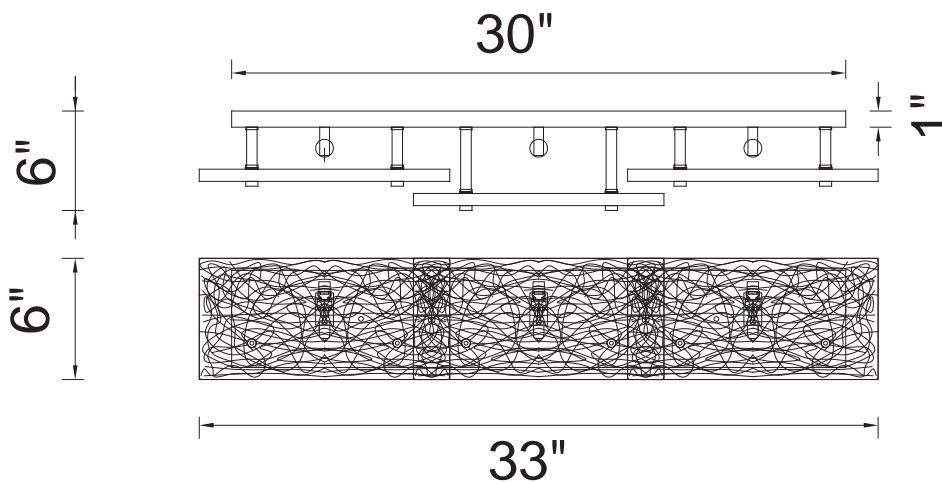

PROJECT: \_\_\_\_\_  
 FIXTURE TYPE: \_\_\_\_\_  
 LOCATION: \_\_\_\_\_  
 CONTACT/PHONE: \_\_\_\_\_

Item	5640W33C
Collection	WILMA
Finish	Chrome
Glass	Clear+Smoke
Crystal	-----
Input	120V AC,60HZ,AC

Shade	-----
Length/Dia.	33"
Width/Ext.	6"
Height	6"
Maximum	-----
Lumens	-----

Light Source	G9
Bulb Info.	3x40W
Included	-----
Dimmable	Yes
Color	-----
Weight	