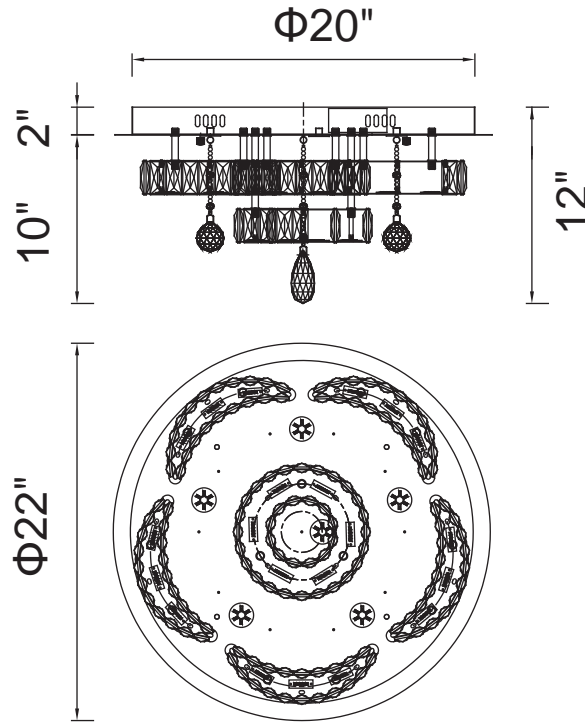

PROJECT: _____
 FIXTURE TYPE: _____
 LOCATION: _____
 CONTACT/PHONE: _____

Item	5644C22ST-R
Collection	CASCATA
Finish	Stainless Steel
Glass	-----
Crystal	Clear
Input	120V AC,60HZ,AC

Shade	-----
Length/Dia.	22"
Width/Ext.	-----
Height	12"
Maximum	-----
Lumens	1300

Light Source	LED
Bulb Info.	39W
Included	-----
Dimmable	Yes
Color	4000K
Weight	