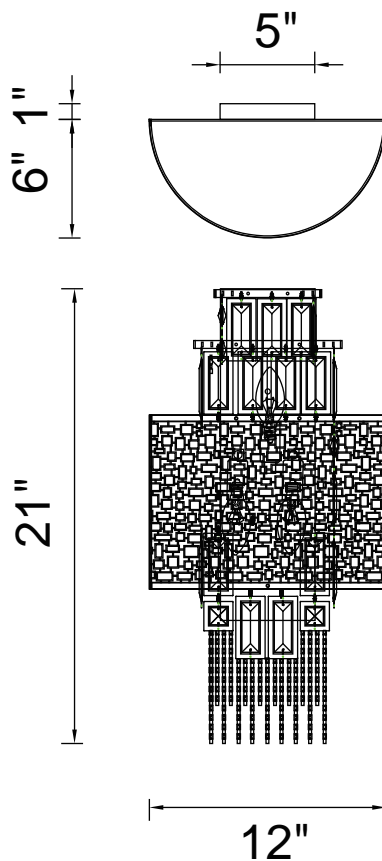

PROJECT: _____

FIXTURE TYPE: _____

LOCATION: _____

CONTACT/PHONE: _____

Item	5647W12C
Collection	STAINED
Finish	Chrome
Glass	-----
Crystal	Colorful
Input	120V AC,60HZ,AC

Shade	-----
Length/Dia.	18"
Width/Ext.	-----
Height	21"
Maximum	-----
Lumens	-----

Light Source	E12
Bulb Info.	3x60W
Included	-----
Dimmable	Yes
Color	-----
Weight	