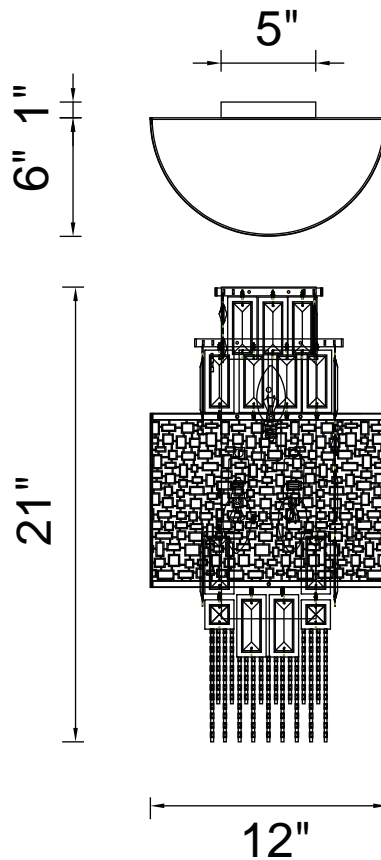

PROJECT: \_\_\_\_\_  
 FIXTURE TYPE: \_\_\_\_\_  
 LOCATION: \_\_\_\_\_  
 CONTACT/PHONE: \_\_\_\_\_

Item	5647W12G
Collection	STAINED
Finish	Gold
Glass	-----
Crystal	Colorful
Input	120V AC,60HZ,AC

Shade	-----
Length/Dia.	18"
Width/Ext.	-----
Height	21"
Maximum	-----
Lumens	-----

Light Source	E12
Bulb Info.	3x60W
Included	-----
Dimmable	Yes
Color	-----
Weight	