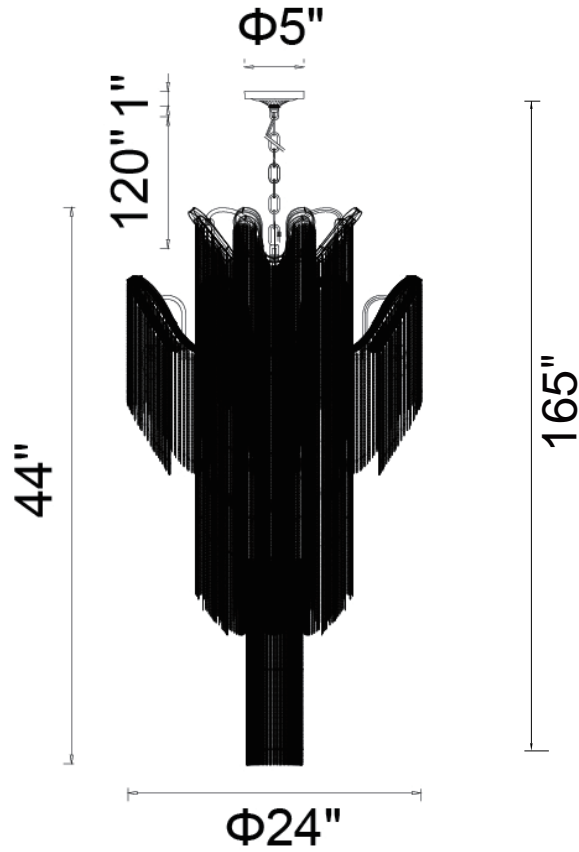

PROJECT: _____
 FIXTURE TYPE: _____
 LOCATION: _____
 CONTACT/PHONE: _____

Item	5650P24C-12L
Collection	DAISY
Finish	Chrome
Glass	-----
Crystal	-----
Input	120V AC,60HZ,AC

Shade	-----
Length/Dia.	24"
Width/Ext.	-----
Height	44"
Maximum	165"
Lumens	-----

Light Source	E12
Bulb Info.	16x60W
Included	-----
Dimmable	Yes
Color	-----
Weight	