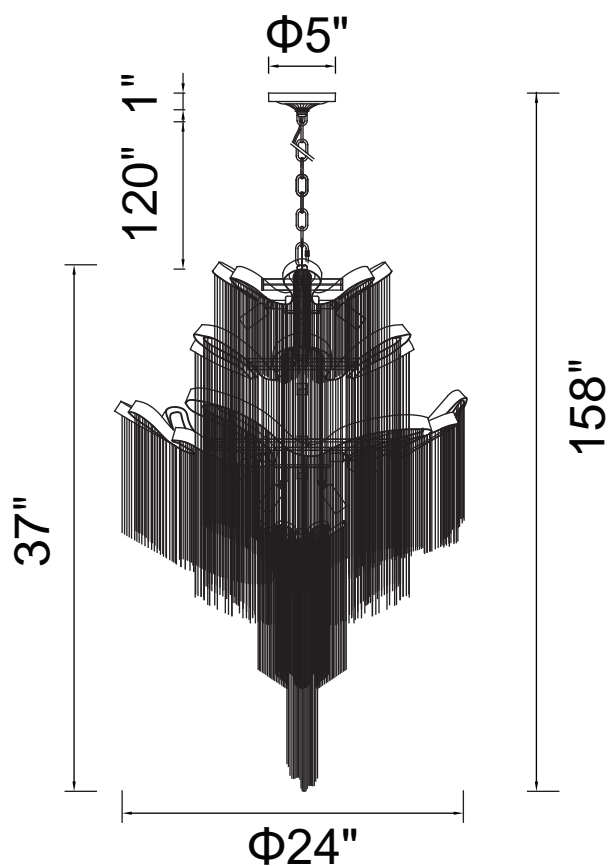

PROJECT: \_\_\_\_\_

FIXTURE TYPE: \_\_\_\_\_

LOCATION: \_\_\_\_\_

CONTACT/PHONE: \_\_\_\_\_

Item	5650P24C-15L
Collection	DAISY
Finish	Chrome
Glass	-----
Crystal	-----
Input	120V AC,60HZ,AC

Shade	-----
Length/Dia.	24"
Width/Ext.	-----
Height	37"
Maximum	158"
Lumens	-----

Light Source	G9
Bulb Info.	17x40W
Included	-----
Dimmable	Yes
Color	-----
Weight	