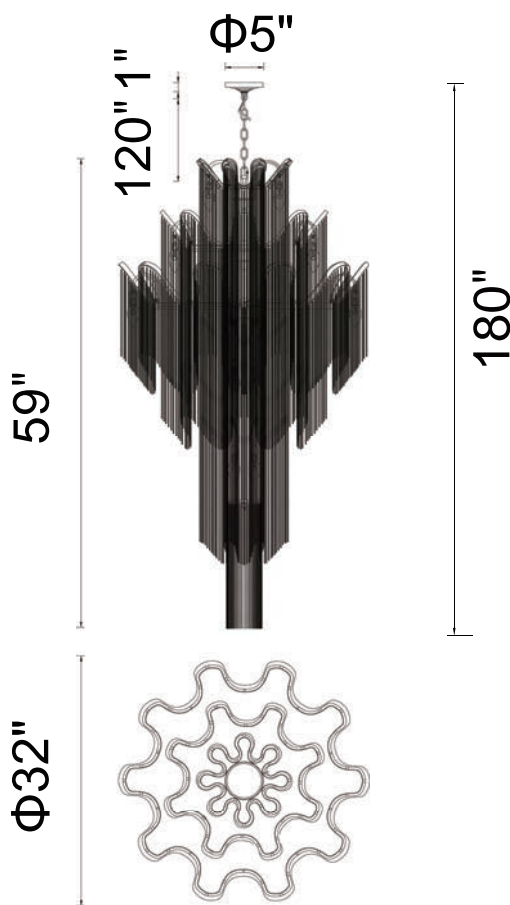

PROJECT: _____

FIXTURE TYPE: _____

LOCATION: _____

CONTACT/PHONE: _____

Item	5650P32C
Collection	DAISY
Finish	Chrome
Glass	-----
Crystal	-----
Input	120V AC,60HZ,AC

Shade	-----
Length/Dia.	32"
Width/Ext.	-----
Height	59"
Maximum	180"
Lumens	-----

Light Source	E12
Bulb Info.	17x60W
Included	-----
Dimmable	Yes
Color	-----
Weight	