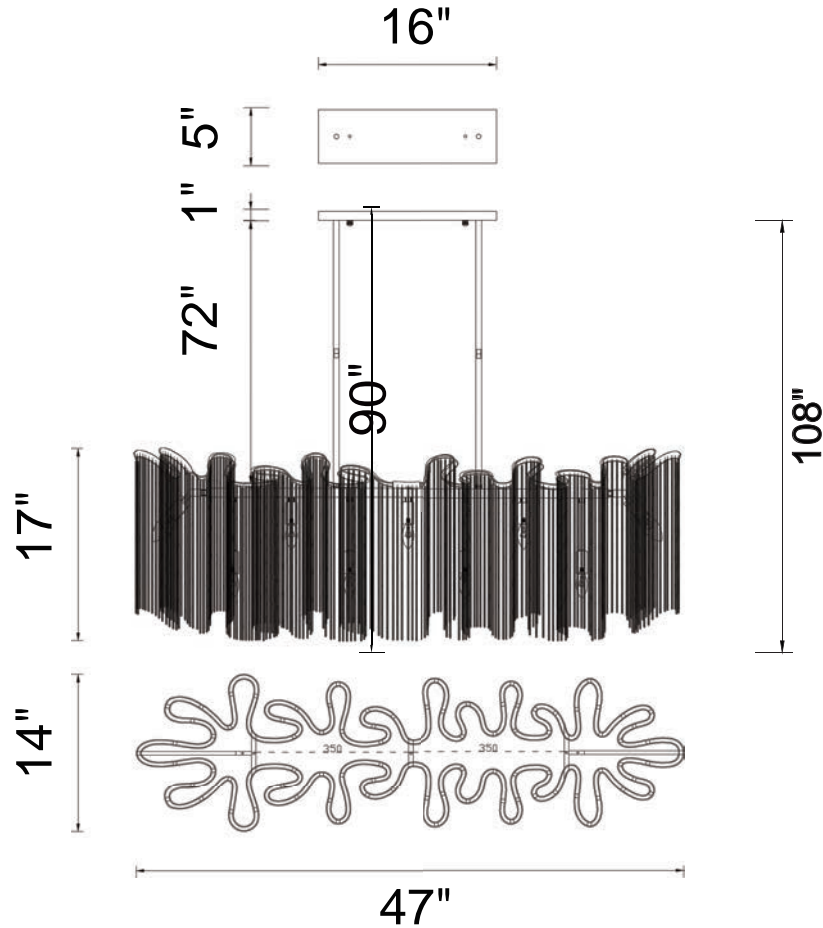

PROJECT: \_\_\_\_\_  
 FIXTURE TYPE: \_\_\_\_\_  
 LOCATION: \_\_\_\_\_  
 CONTACT/PHONE: \_\_\_\_\_

Item	5650P47C
Collection	DAISY
Finish	Chrome
Glass	-----
Crystal	-----
Input	120V AC,60HZ,AC

Shade	-----
Length/Dia.	47"
Width/Ext.	14"
Height	17"
Maximum	108"
Lumens	-----

Light Source	E12
Bulb Info.	3x60W
Included	-----
Dimmable	Yes
Color	-----
Weight	