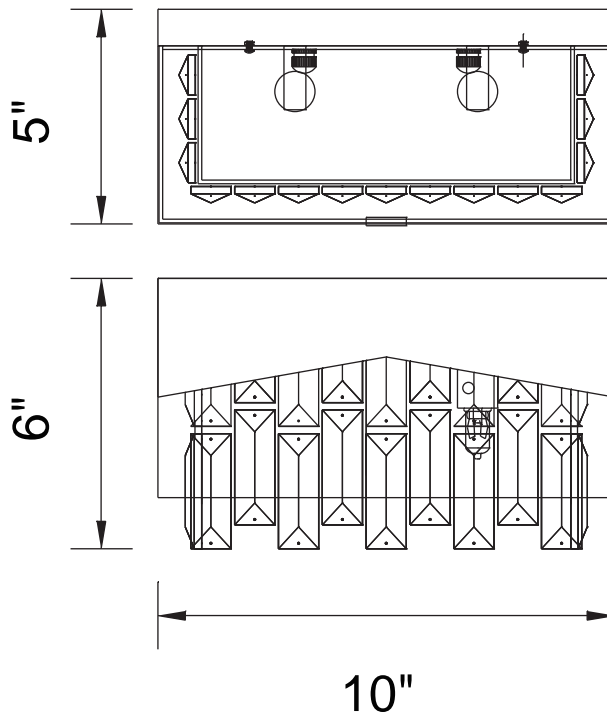

PROJECT: _____
 FIXTURE TYPE: _____
 LOCATION: _____
 CONTACT/PHONE: _____

Item	5674W10C-B
Collection	HAVELY
Finish	Chrome
Glass	-----
Crystal	Clear
Input	120V AC,60HZ,AC

Shade	-----
Length/Dia.	10"
Width/Ext.	5"
Height	6"
Maximum	6"
Lumens	-----

Light Source	G9
Bulb Info.	2x40W
Included	-----
Dimmable	Yes
Color	-----
Weight	