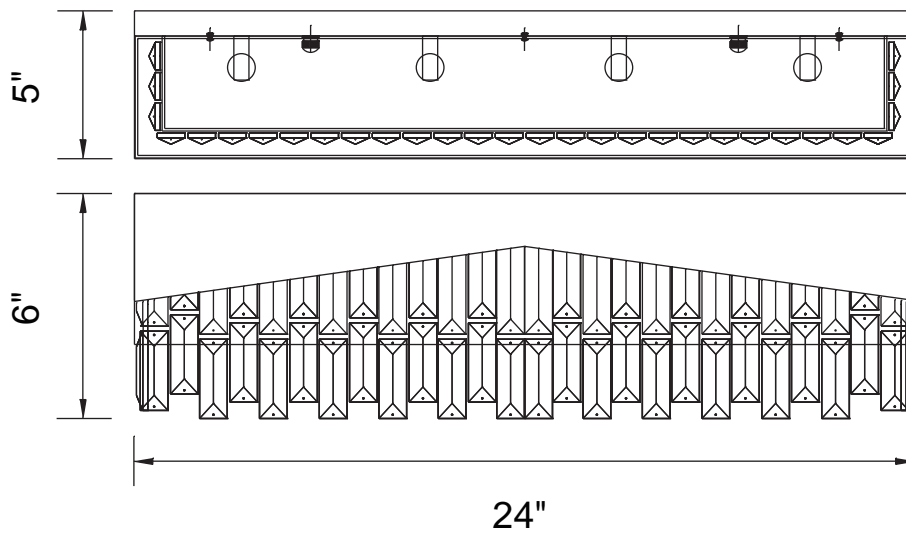

PROJECT: \_\_\_\_\_  
 FIXTURE TYPE: \_\_\_\_\_  
 LOCATION: \_\_\_\_\_  
 CONTACT/PHONE: \_\_\_\_\_

Item	5674W24C-B
Collection	HAVELY
Finish	Chrome
Glass	-----
Crystal	Clear
Input	120V AC,60HZ,AC

Shade	-----
Length/Dia.	24"
Width/Ext.	5"
Height	6"
Maximum	6"
Lumens	-----

Light Source	G9
Bulb Info.	4x40W
Included	-----
Dimmable	Yes
Color	-----
Weight	