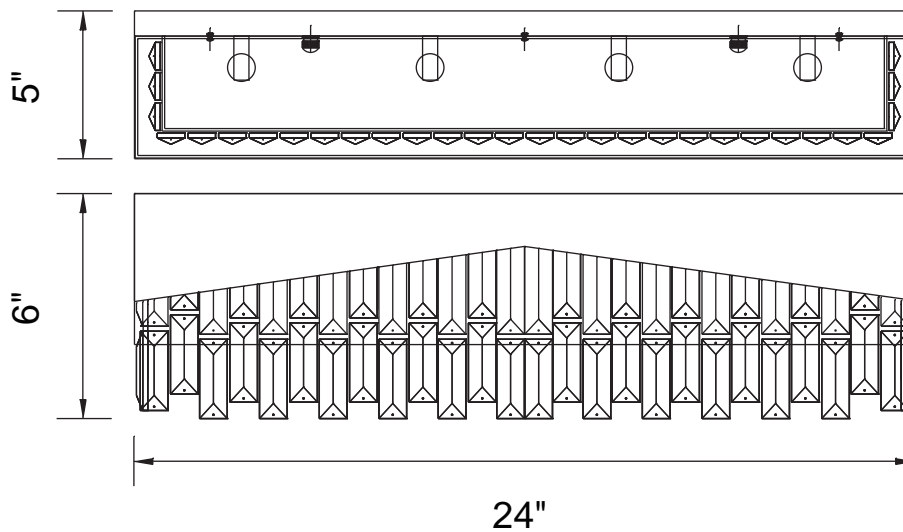

PROJECT: \_\_\_\_\_  
 FIXTURE TYPE: \_\_\_\_\_  
 LOCATION: \_\_\_\_\_  
 CONTACT/PHONE: \_\_\_\_\_

Item	5674W24C-W
Collection	HAVELY
Finish	Chrome
Glass	-----
Crystal	Clear
Input	120V AC,60HZ,AC

Shade	-----
Length/Dia.	24"
Width/Ext.	5"
Height	6"
Maximum	6"
Lumens	-----

Light Source	G9
Bulb Info.	4x40W
Included	-----
Dimmable	Yes
Color	-----
Weight	