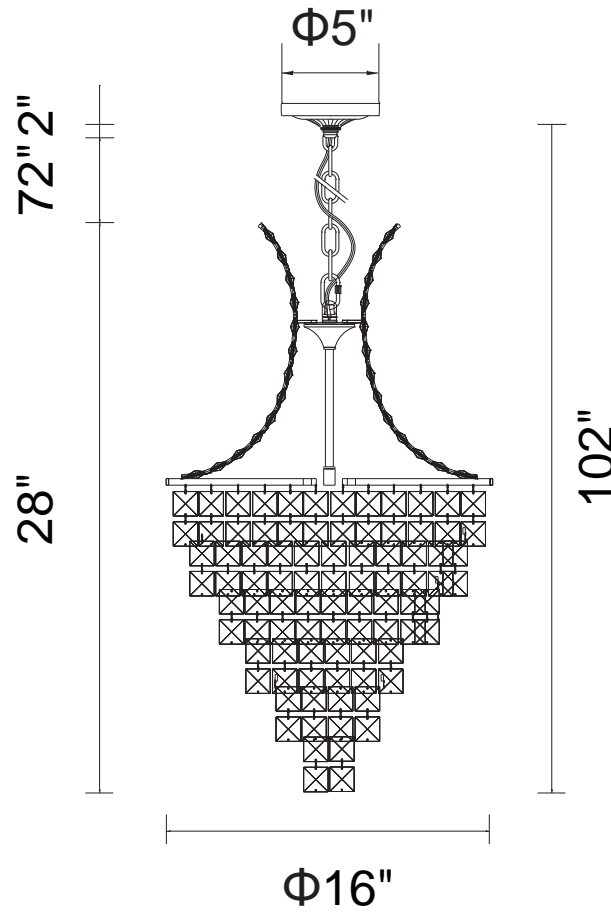

PROJECT: _____

FIXTURE TYPE: _____

LOCATION: _____

CONTACT/PHONE: _____

Item	5685P16C
Collection	CHIQUE
Finish	Chrome
Glass	-----
Crystal	Clear
Input	120V AC,60HZ,AC

Shade	-----
Length/Dia.	16"
Width/Ext.	-----
Height	28"
Maximum	102"
Lumens	-----

Light Source	E12
Bulb Info.	9x60W
Included	-----
Dimmable	Yes
Color	-----
Weight	