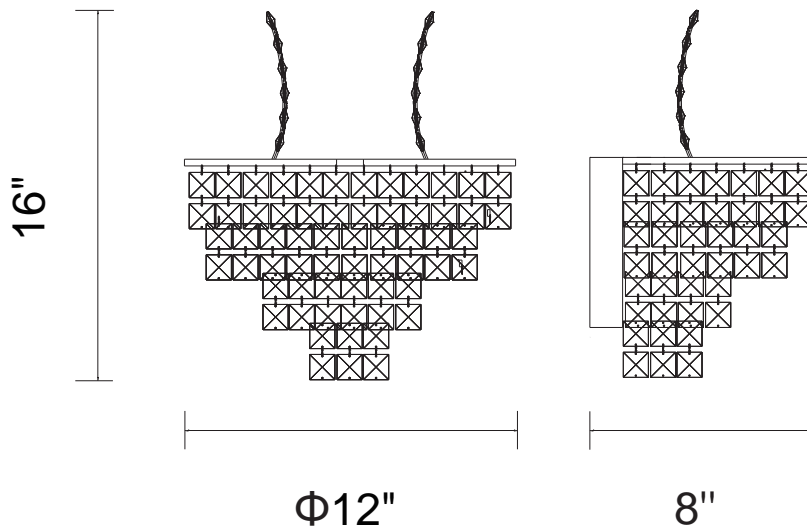

PROJECT: _____

FIXTURE TYPE: _____

LOCATION: _____

CONTACT/PHONE: _____

Item	5685W12C
Collection	CHIQUE
Finish	Chrome
Glass	-----
Crystal	Clear
Input	120V AC,60HZ,AC

Shade	-----
Length/Dia.	12"
Width/Ext.	8"
Height	16"
Maximum	-----
Lumens	-----

Light Source	E12
Bulb Info.	3x60W
Included	-----
Dimmable	Yes
Color	-----
Weight	