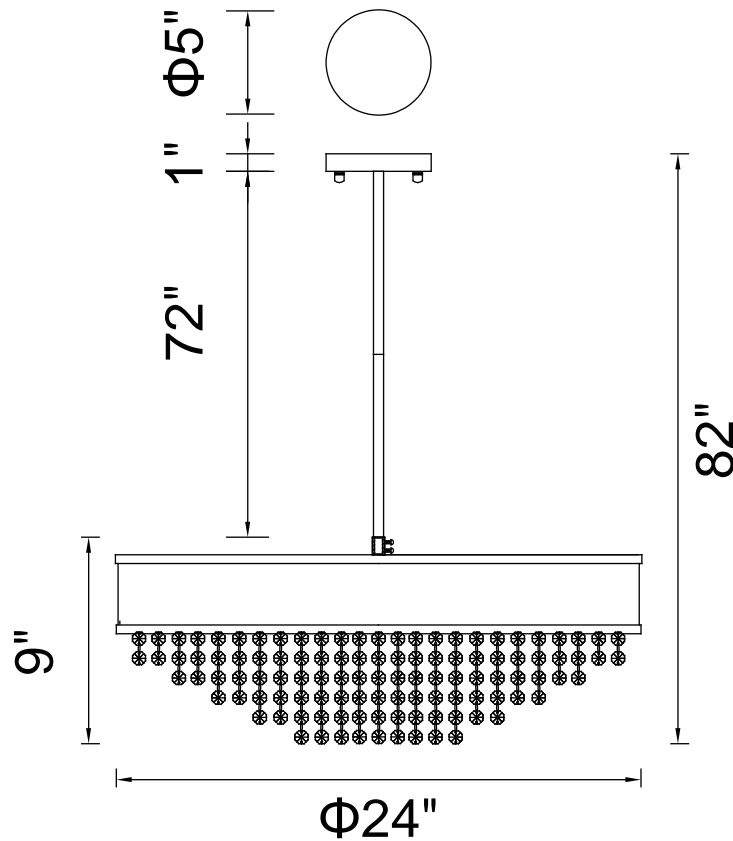

PROJECT: _____

FIXTURE TYPE: _____

LOCATION: _____

CONTACT/PHONE: _____

Item	5687P24-16-101
Collection	MEDINA
Finish	Black
Glass	-----
Crystal	Clear+Amber Alternating
Input	120V AC,60HZ,AC

Shade	-----
Length/Dia.	24"
Width/Ext.	-----
Height	9"
Maximum	82"
Lumens	-----

Light Source	G9
Bulb Info.	16x40W
Included	-----
Dimmable	Yes
Color	-----
Weight	