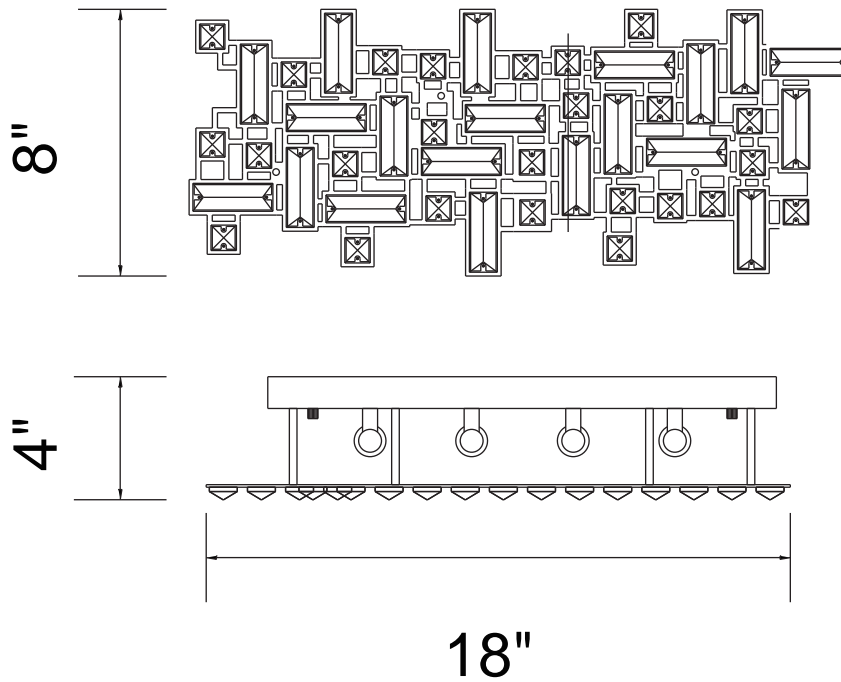

PROJECT: _____

FIXTURE TYPE: _____

LOCATION: _____

CONTACT/PHONE: _____

Item	5689W18-4-601
Collection	ARLEY
Finish	Chrome
Glass	-----
Crystal	Clear
Input	120V AC,60HZ,AC

Shade	-----
Length/Dia.	18"
Width/Ext.	4"
Height	8"
Maximum	8"
Lumens	-----

Light Source	G9
Bulb Info.	4x40W
Included	-----
Dimmable	Yes
Color	-----
Weight	