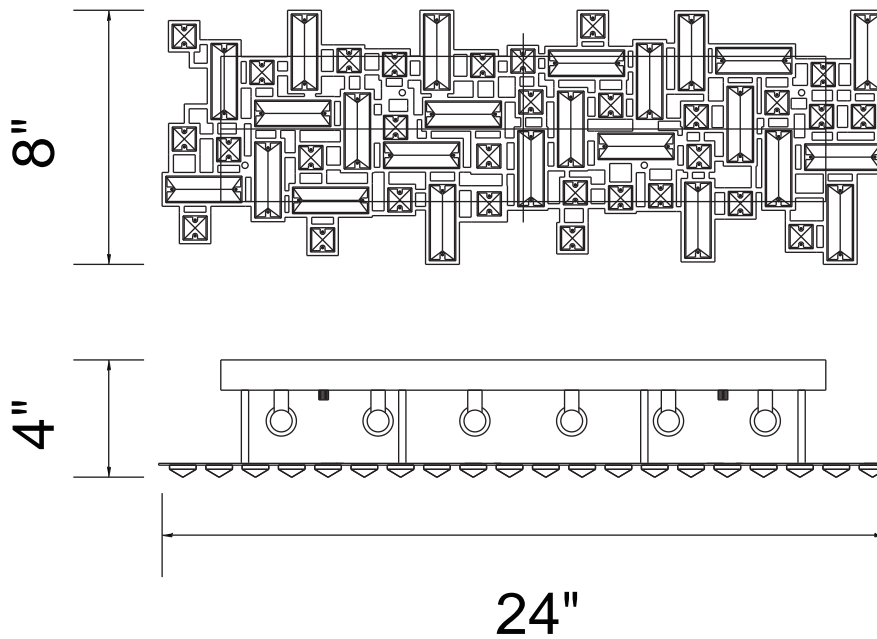

PROJECT: \_\_\_\_\_

FIXTURE TYPE: \_\_\_\_\_

LOCATION: \_\_\_\_\_

CONTACT/PHONE: \_\_\_\_\_

Item	5689W24-6-601
Collection	ARLEY
Finish	Chrome
Glass	-----
Crystal	Clear
Input	120V AC,60HZ,AC

Shade	-----
Length/Dia.	24"
Width/Ext.	4"
Height	8"
Maximum	8"
Lumens	-----

Light Source	G9
Bulb Info.	6x40W
Included	-----
Dimmable	Yes
Color	-----
Weight	