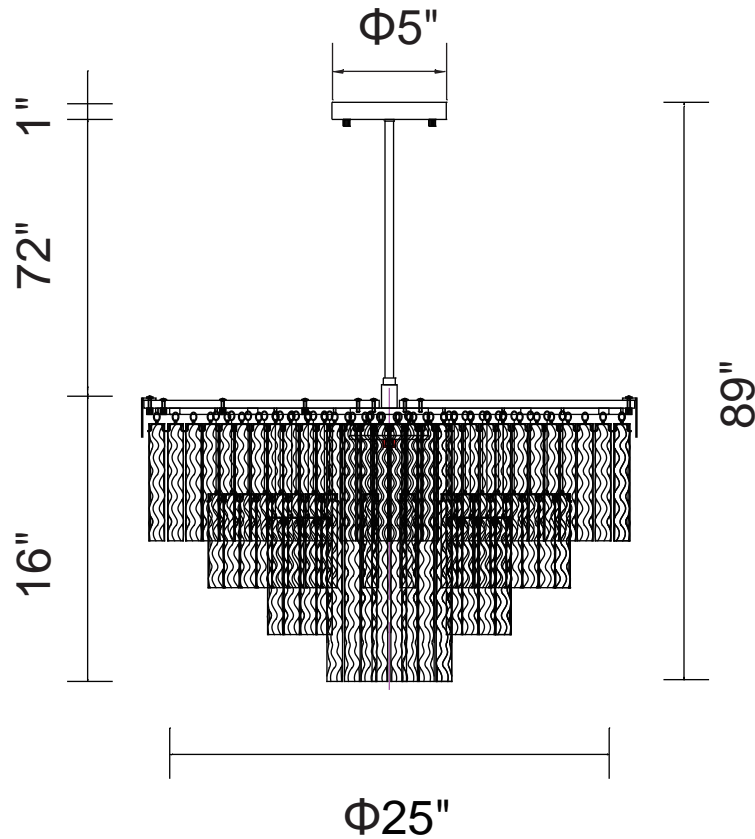

PROJECT: \_\_\_\_\_

FIXTURE TYPE: \_\_\_\_\_

LOCATION: \_\_\_\_\_

CONTACT/PHONE: \_\_\_\_\_

Item	5695P25-9-601
Collection	CARLOTTA
Finish	Chrome
Glass	Clear
Crystal	-----
Input	120V AC,60HZ,AC

Shade	-----
Length/Dia.	25"
Width/Ext.	-----
Height	16"
Maximum	89"
Lumens	-----

Light Source	E12
Bulb Info.	9x60W
Included	-----
Dimmable	Yes
Color	-----
Weight	