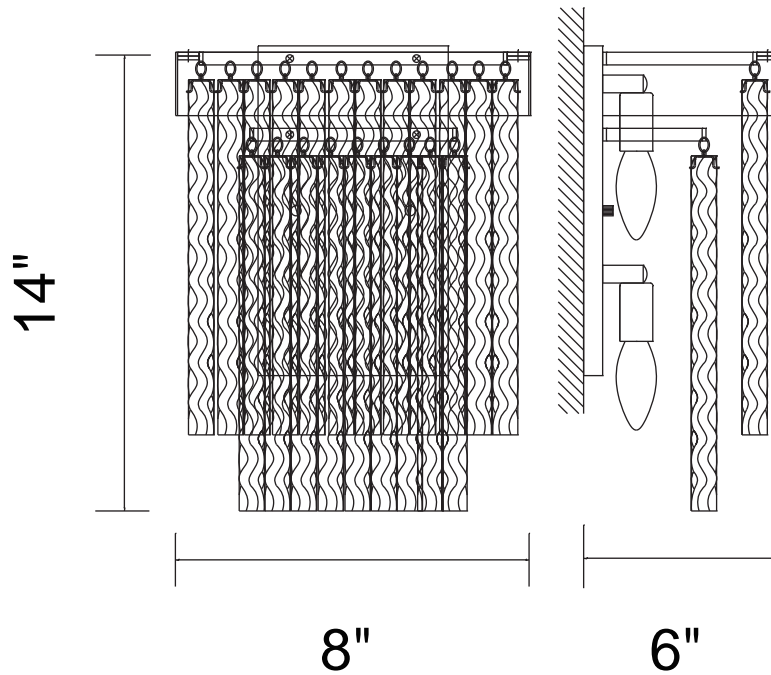

PROJECT: \_\_\_\_\_

FIXTURE TYPE: \_\_\_\_\_

LOCATION: \_\_\_\_\_

CONTACT/PHONE: \_\_\_\_\_

Item	5695W8-2-601
Collection	CARLOTTA
Finish	Chrome
Glass	Clear
Crystal	-----
Input	120V AC,60HZ,AC

Shade	-----
Length/Dia.	8"
Width/Ext.	6"
Height	14"
Maximum	14"
Lumens	-----

Light Source	E12
Bulb Info.	2x60W
Included	-----
Dimmable	Yes
Color	-----
Weight	