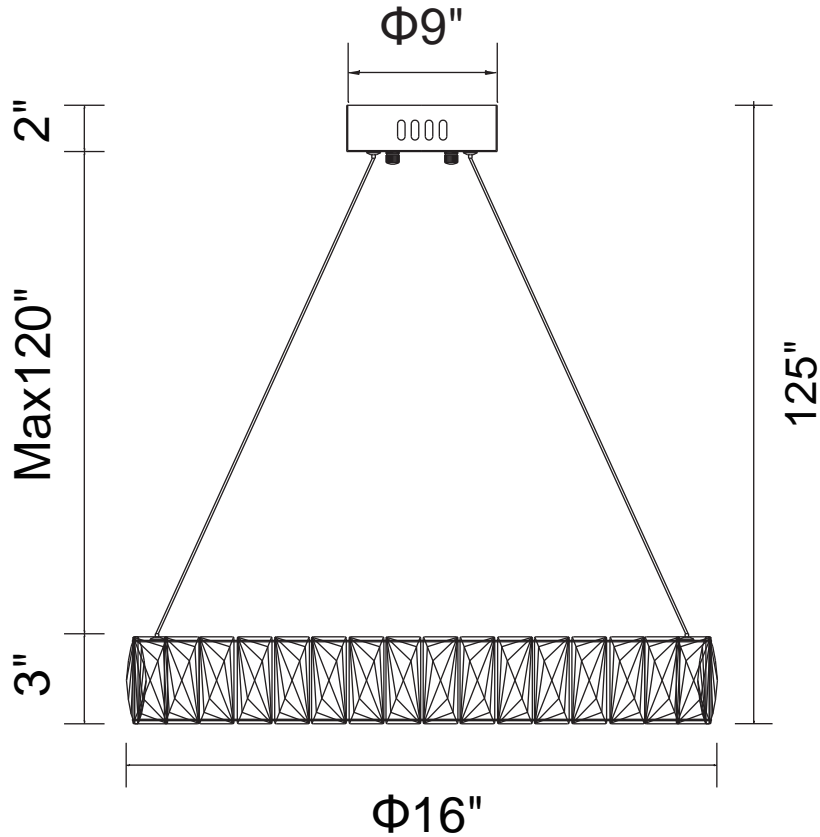

PROJECT: _____

FIXTURE TYPE: _____

LOCATION: _____

CONTACT/PHONE: _____

Item	5704P16-1-601-A
Collection	JUYes
Finish	Chrome
Glass	-----
Crystal	Clear
Input	120V AC,60HZ,AC

Shade	-----
Length/Dia.	16"
Width/Ext.	-----
Height	3"
Maximum	125"
Lumens	1900

Light Source	LED
Bulb Info.	36W
Included	-----
Dimmable	Yes
Color	4000K
Weight	