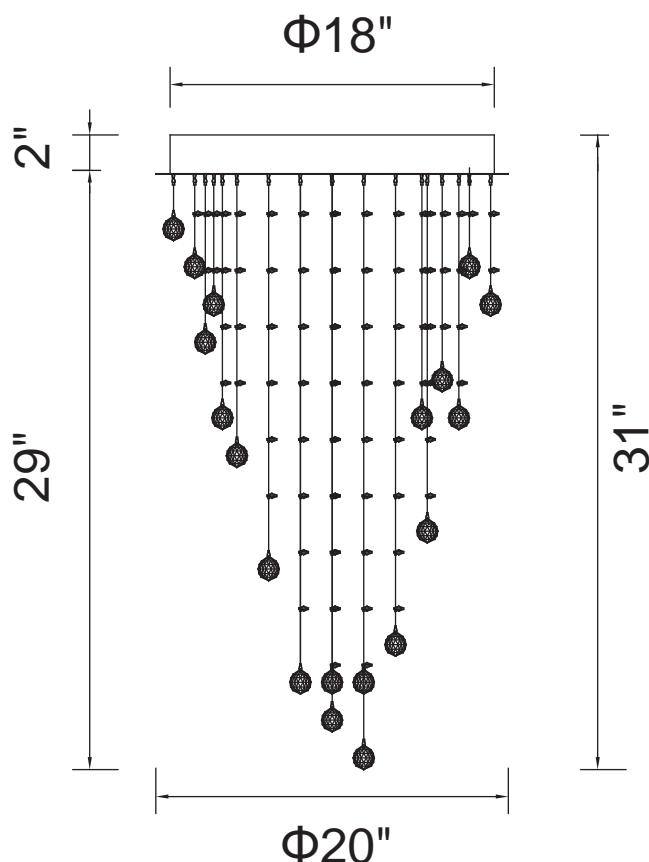

PROJECT: _____

FIXTURE TYPE: _____

LOCATION: _____

CONTACT/PHONE: _____

Item	6601C20C
Collection	RAIN DROP
Finish	Chrome
Glass	-----
Crystal	Clear
Input	120V AC,60HZ,AC

Shade	-----
Length/Dia.	20"
Width/Ext.	-----
Height	31"
Maximum	-----
Lumens	-----

Light Source	GU10
Bulb Info.	7x35W
Included	-----
Dimmable	Yes
Color	-----
Weight	